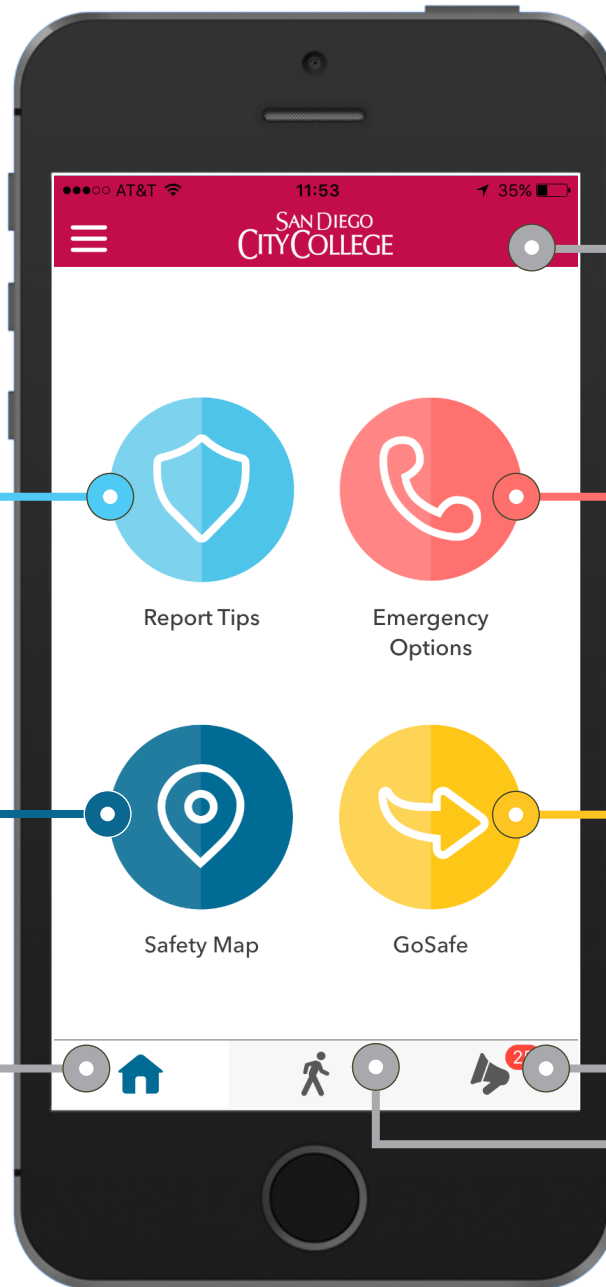

LiveSafe® | SAN DIEGO CITY COLLEGE

Safety. In everyone's hands.

Get LiveSafe

Download "LiveSafe" from the App Store or Google Play. Register and fill out your profile. Select San Diego City College. You're set!

Share info with safety and security

Submit tips related to safety concerns. Attach a photo, video, or audio file. You can even do it anonymously.

Report Tips

Request help in an emergency

Quickly access emergency numbers. Safety officials can leverage location-data in an emergency, allowing for faster response times.

Emergency Options

Know what's around you

Use the Safety Map to see where you are in relation to campus buildings, safety places, and other information.

Safety Map

Help ensure you and friends get home safely

Virtually walk contacts to their intended destination and know when they have arrived or request a police escort.

GoSafe

Tab navigation: Home

Keeps San Diego City College-related functionality in one place within the app.